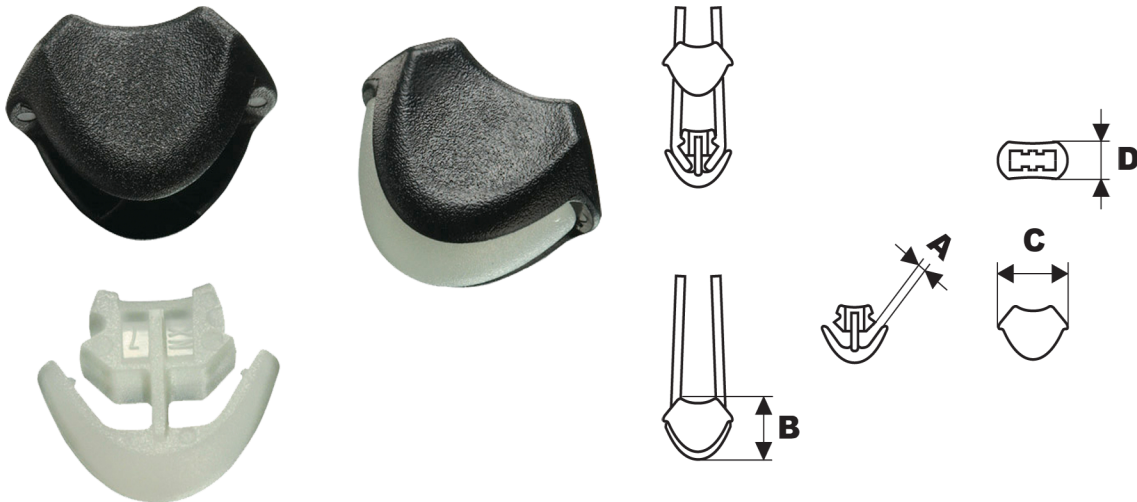

NiteShade Aerohead

The NiteShade Aerohead incorporates glow-in-the-dark technology. The latch portion of the Aerohead, after exposure to either sunlight or artificial light, will glow for up to six hours. The latch's natural color is opaque white and glow-in-the-dark color is green.

68

	Material	Color	A	B	C	D
NiteShade Aerohead Body						
864-3000	A	B		15.6	19.7	9.4
NiteShade Aerohead Latch						
864-4000-5999	PP	Op	2.7	15.6		

All dimensions in mm.